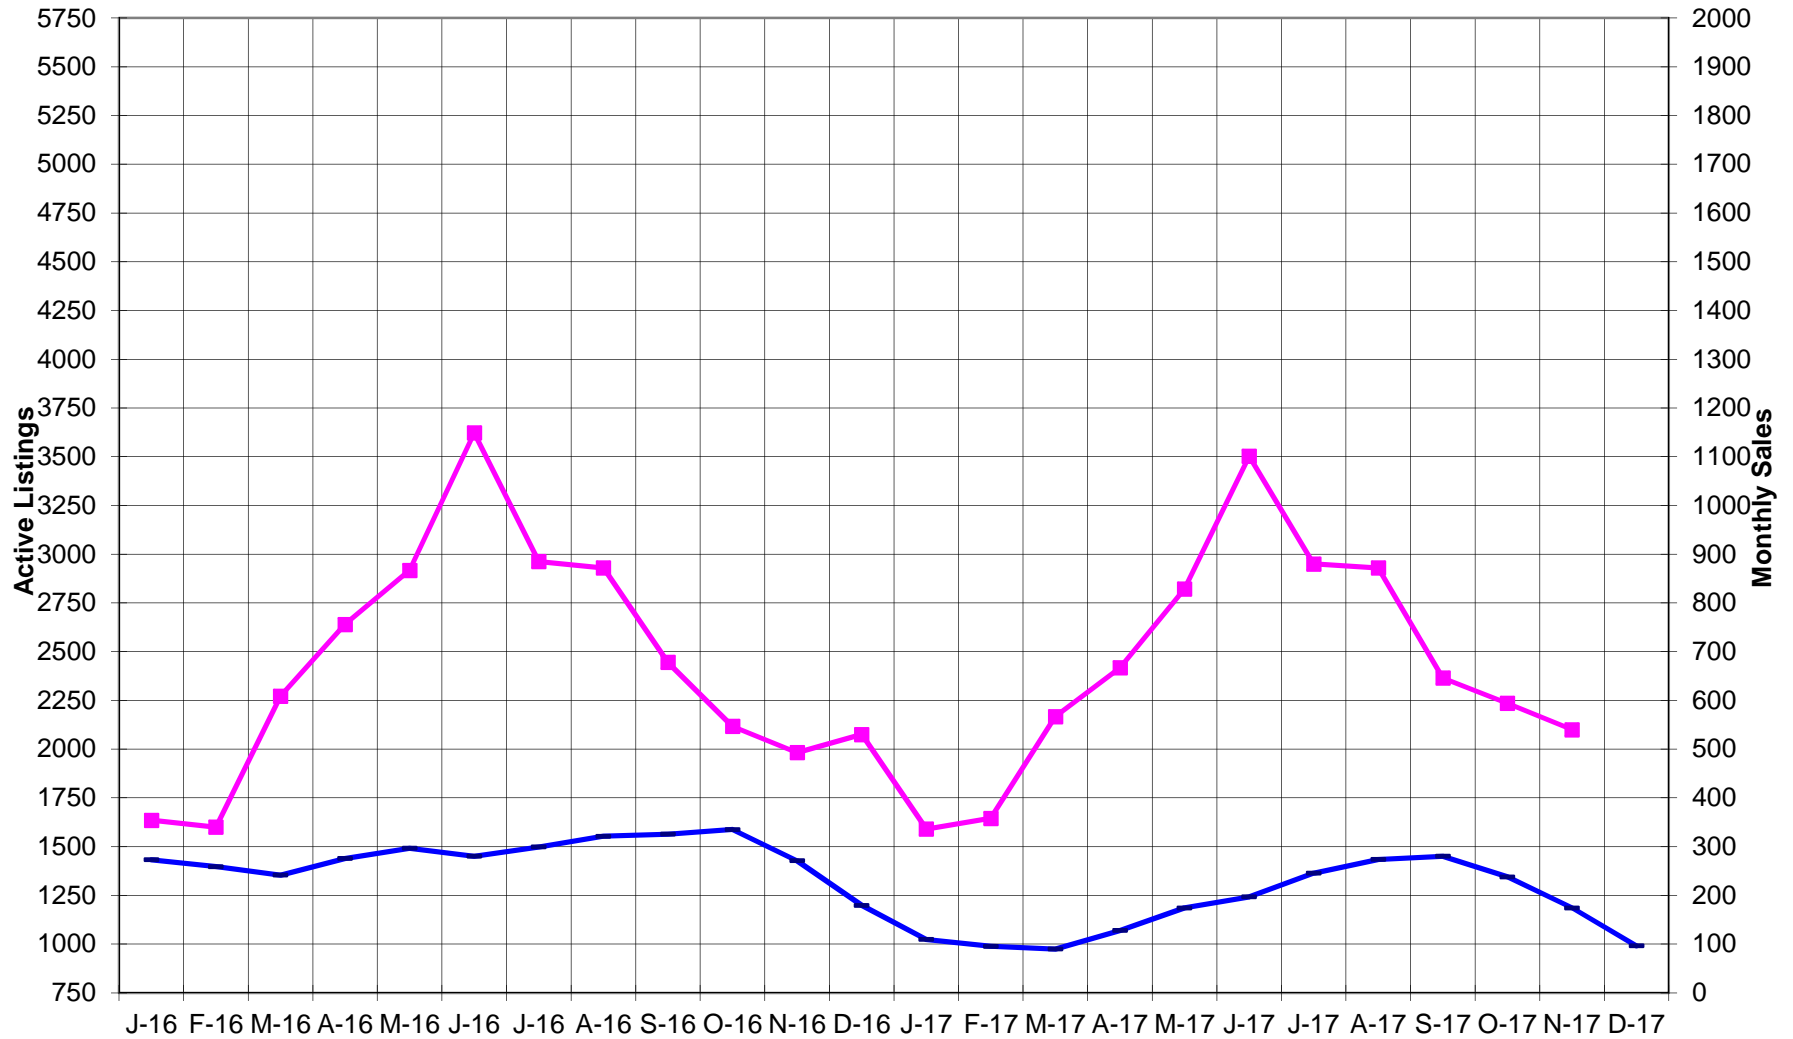

Active Listings vs Sales - Dane County - Residential 2016-2017 (Including Condos)

Active Listings Sales